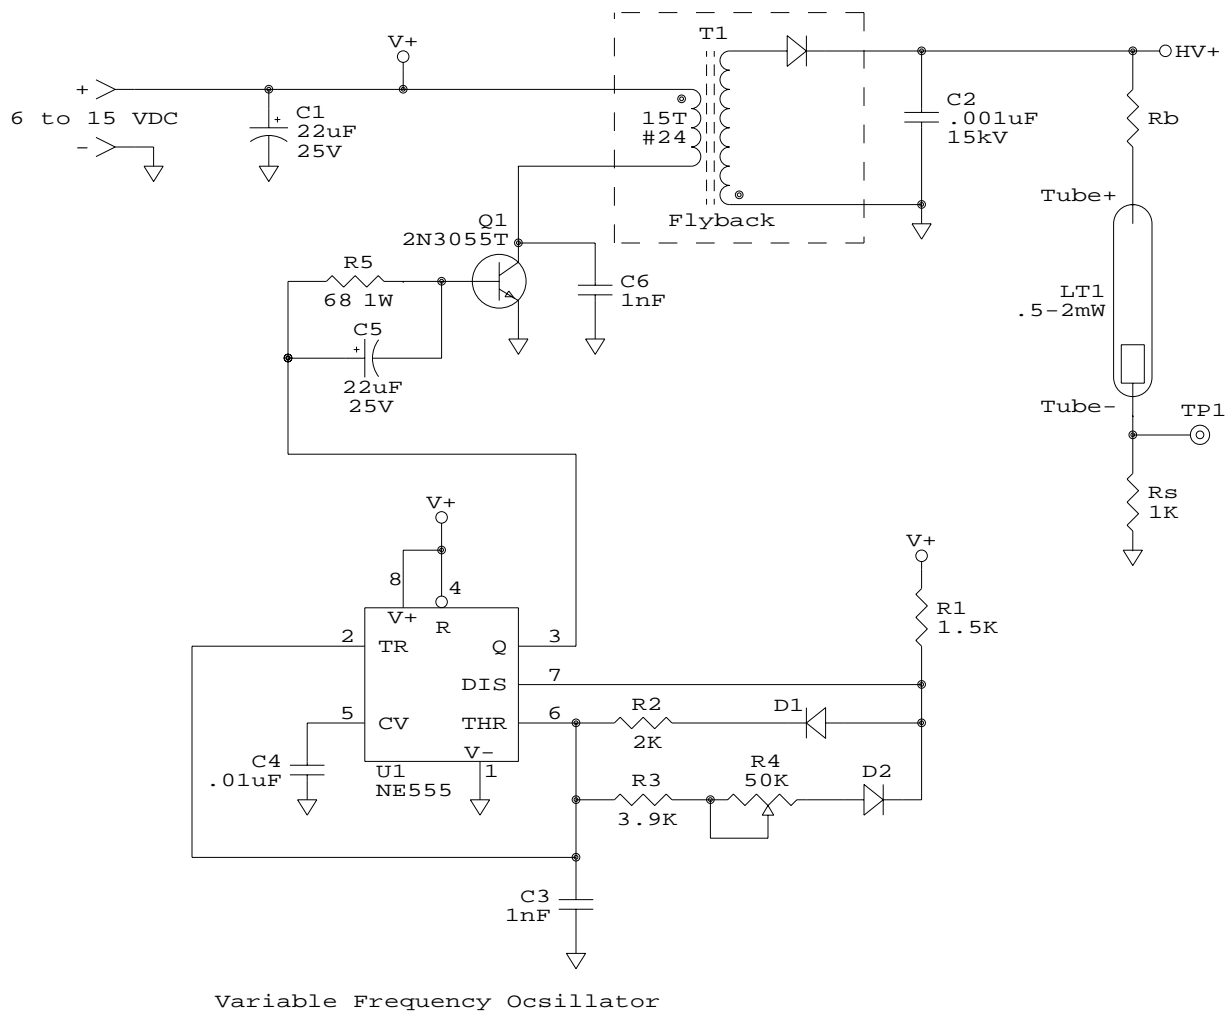

Sam's Inverter HeNe Laser PSU 4 (SG-HI4)

Samuel M. Goldwasser		
sam@repairfaq.org		
Title		
Sam's Inverter HeNe Laser PSU 4 (SG-HI4)		
Size	Document Number	REV
A	SG-HI4-SCH	1.1
Date:	July 25, 2000	Sheet 1 of 1