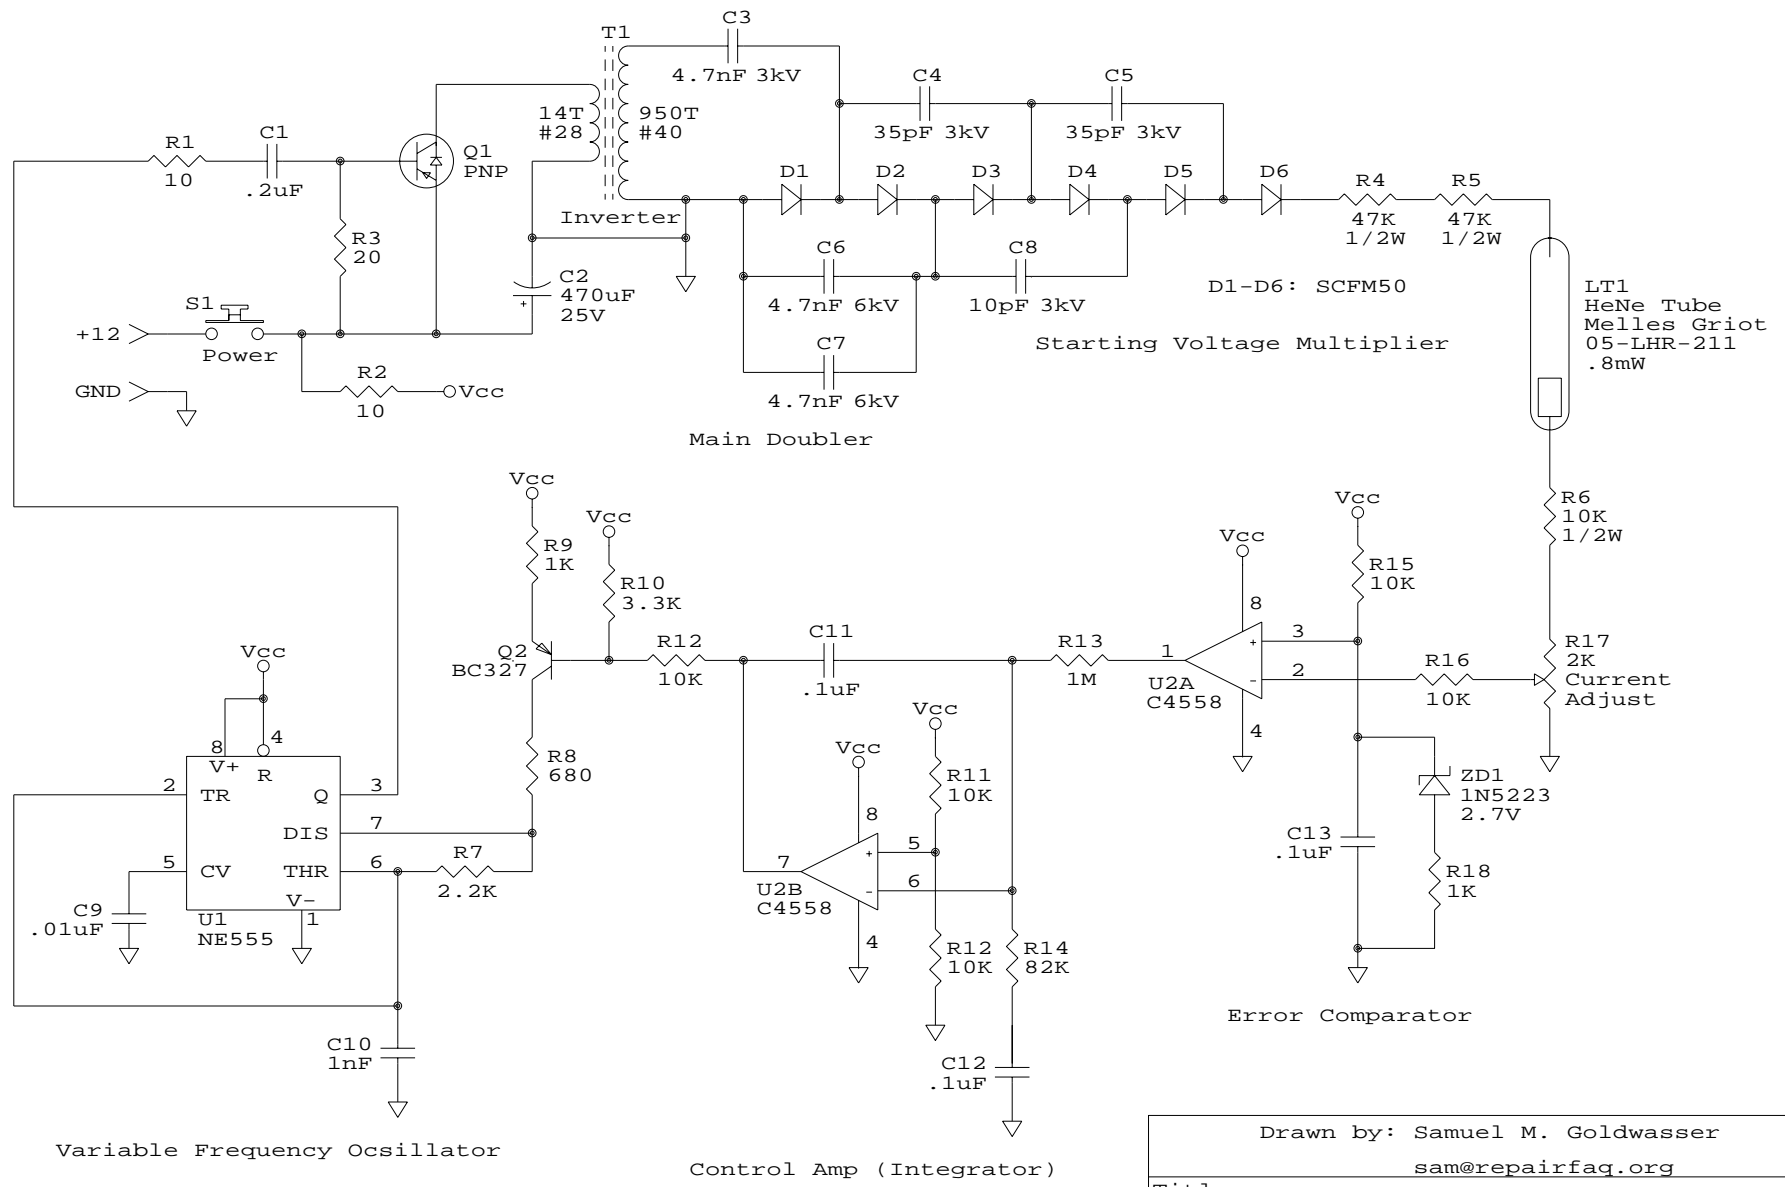

HeNe Laser Pointer Power Supply (IC-HI3)

Drawn by: Samuel M. Goldwasser		
sam@repairfaq.org		
Title HeNe Laser Pointer Power Supply (IC-HI3)		
Size	Document Number	REV
A	IC-HI3-SCH	1.0
Date:	November 29, 2000	Sheet 1 of 1